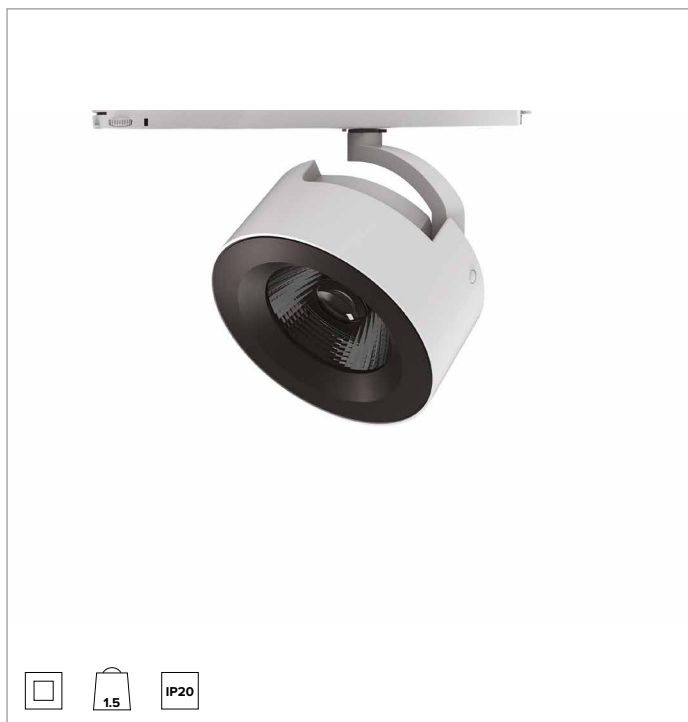

T043MFH940ELPW | ZENO 180

Professional adjustable LED projector

		4000K	H(m)	D(m)	Emax(lx)
		Ra90		27°	
Fixture Power	57W	1	0.47	19673	
Source Flux	6510lm	2	0.94	4918	
Fixture Flux	4171lm	3	1.42	2186	
Efficacy	74lm/W	4	1.89	1230	
TS1229	Imax=3022cd/klm	Imax	19673cd	5	2.36
					787

CCT nominal: 4000K

Lifetime (L80/B10): >50000h tq +25°C

ILLUMINOTECHNICAL CHARACTERISTICS

Flood version with hybrid optics composed of a specular anodised aluminium reflector, an optical glass lens, a black anodised aluminium lens holder and a PMMA holographic screen.

Optic: HYBRID

Beam angles: FL

Optical efficiency: 64%

Fixture flux: 4171lm

Luminous efficacy: 74lm/W

Photobiological safety: Compliant with RG1 low risk group

MECHANICAL CHARACTERISTICS

Die-cast painted aluminium optical unit. The optical unit can be adjusted from 0 to -90° on the vertical plane; and 355° on the horizontal plane with aiming blocking system.

Colour and finish: Plaster white

Weight: 1.5Kg

Degree of protection: IP20

ELECTRICAL CHARACTERISTICS

ON-OFF electronic driver integrated into the track adapter.

Fixture Power: 57W

Power supply: 220-240Vac 50/60Hz