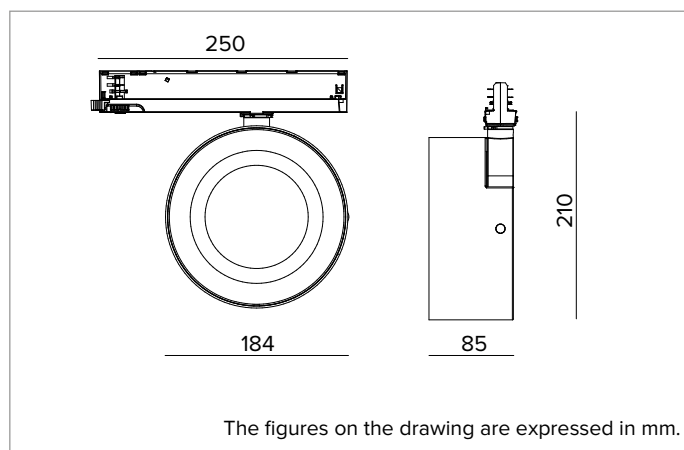

T043MFH940ELPW | ZENO 180

Professional adjustable LED projector

		4000K	H(m)	D(m)	Emax(lx)
		Ra90		27°	
Fixture Power	57W	1	0.47	19673	
Source Flux	6510lm	2	0.94	4918	
Fixture Flux	4171lm	3	1.42	2186	
Efficacy	74lm/W	4	1.89	1230	
TS1229	Imax=3022cd/klm	Imax	19673cd	5	2.36
					787

Colour and finish: Plaster white

Weight: 1.5Kg

Degree of protection: IP20

ELECTRICAL CHARACTERISTICS

ON-OFF electronic driver integrated into the track adapter.

Fixture Power: 57W

Power supply: 220-240Vac 50/60Hz